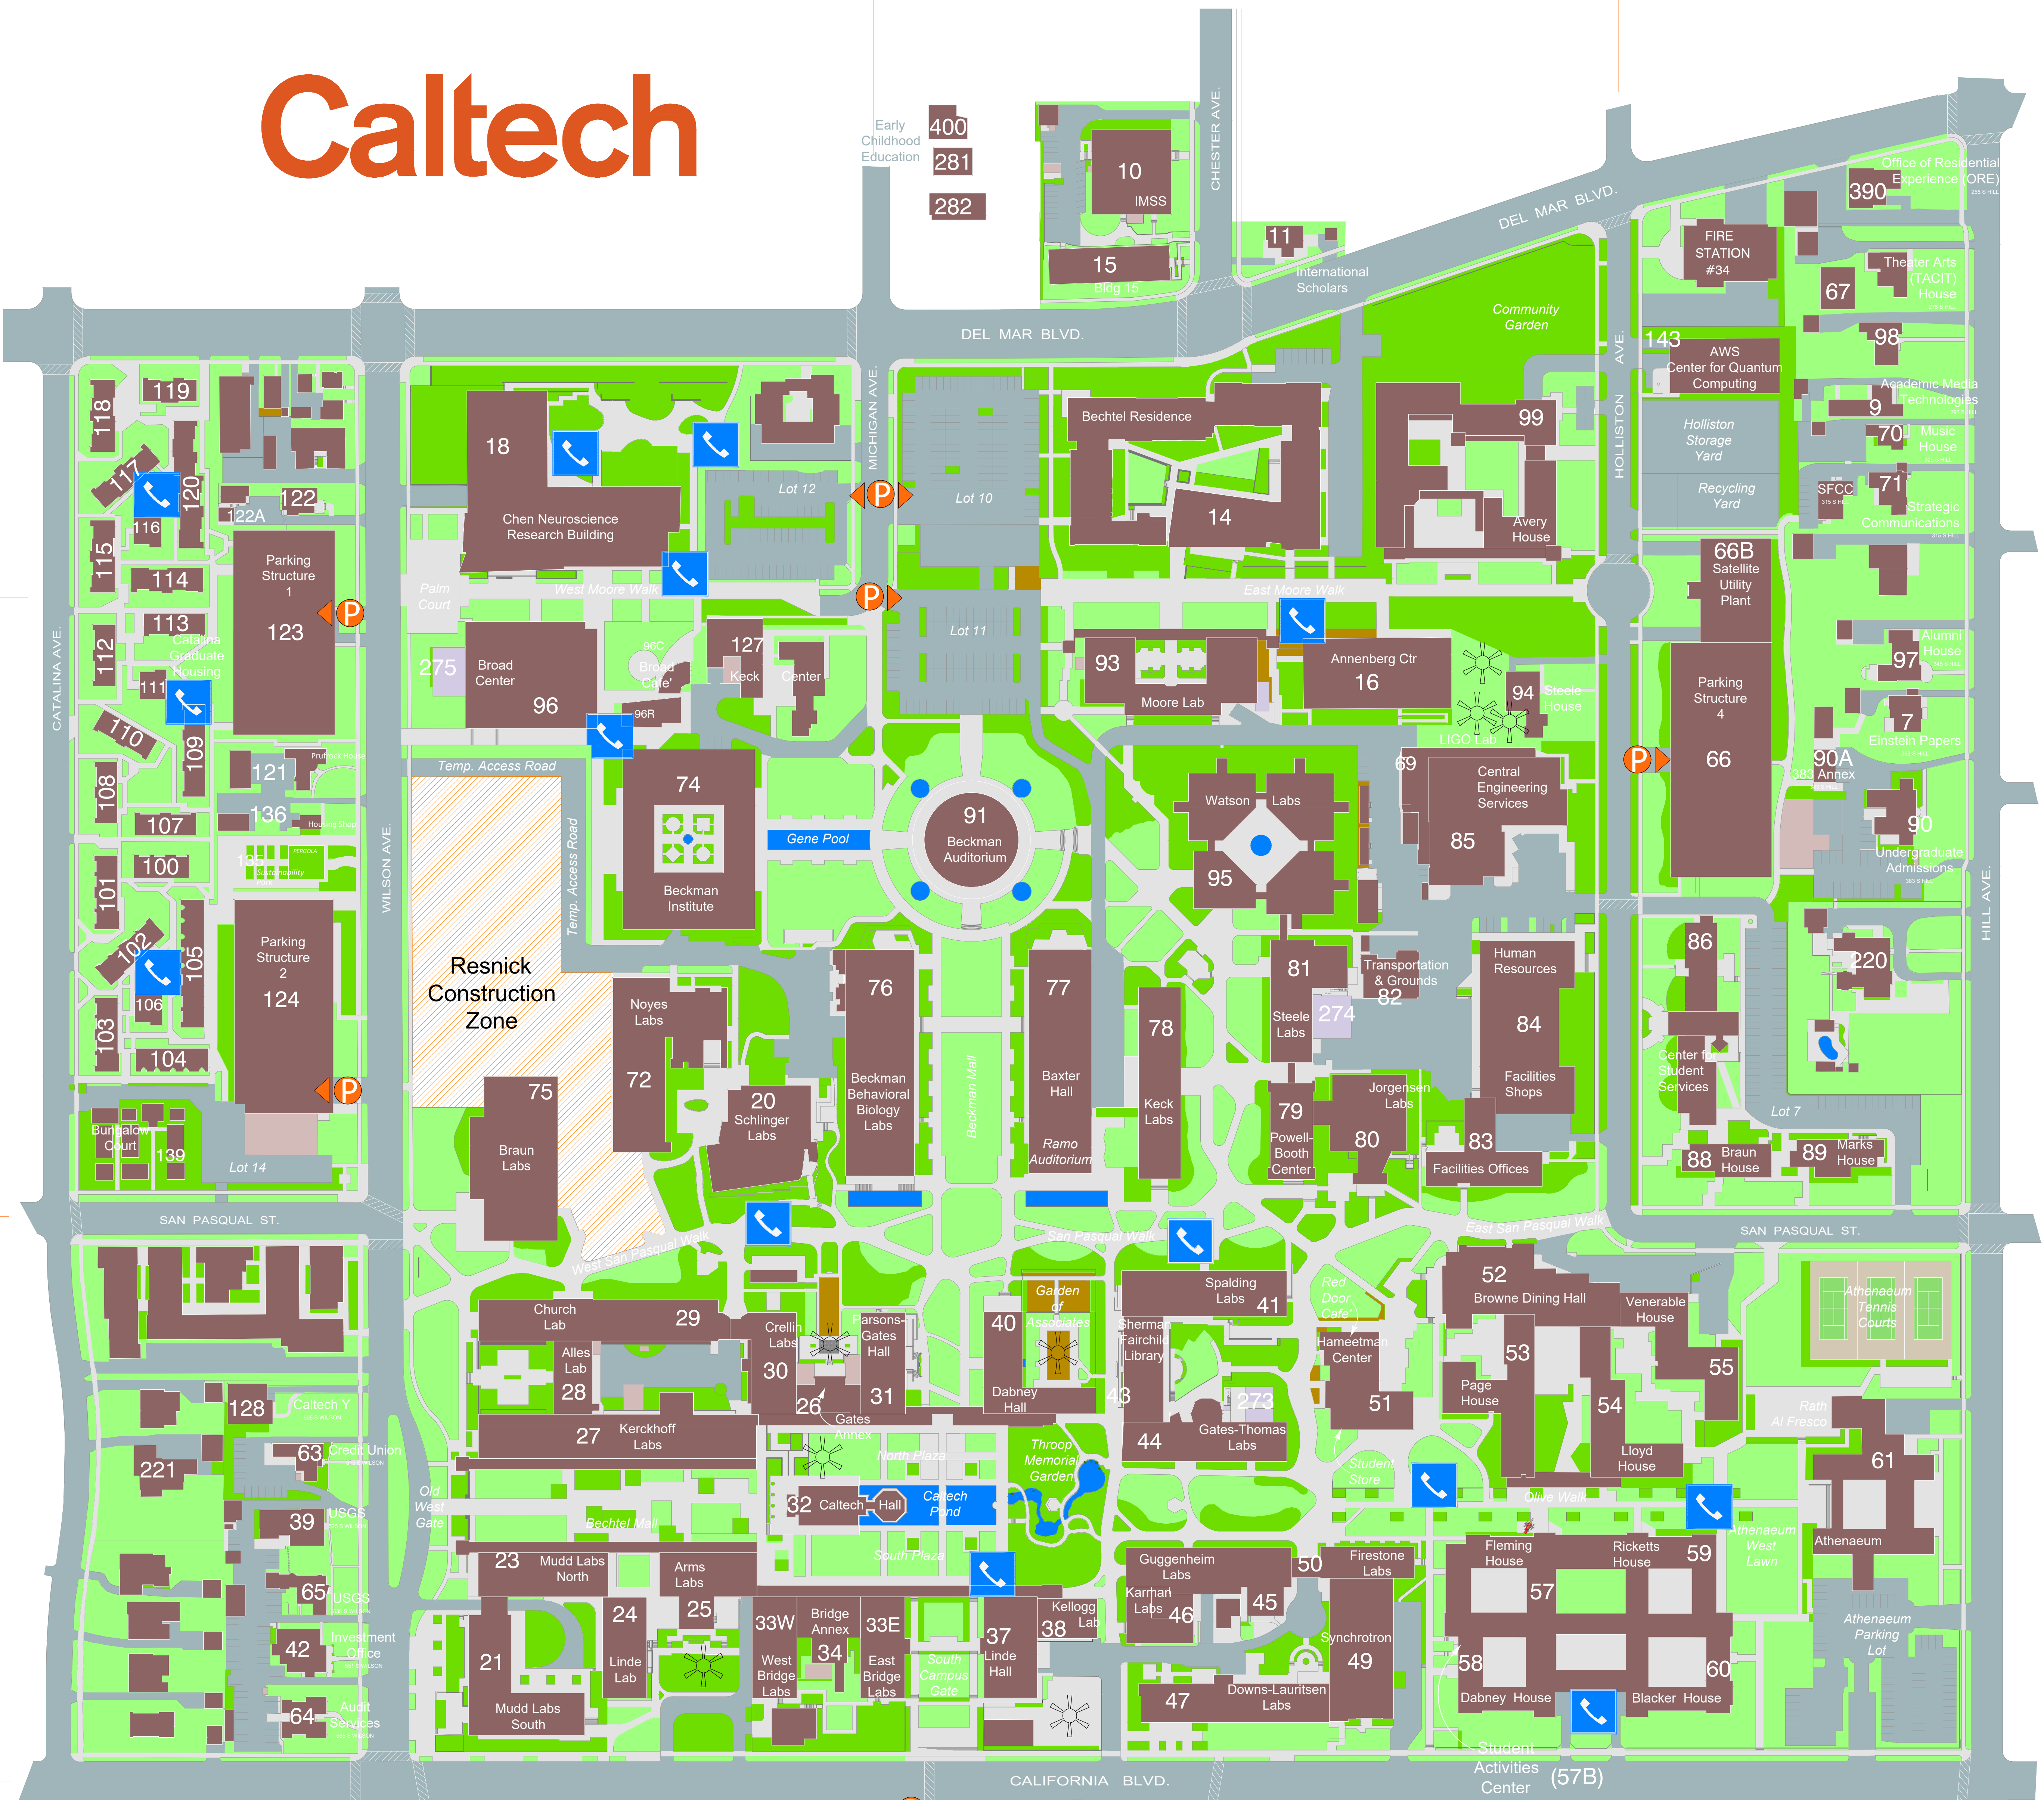

# Caltech

Map Updated: Nov 2021

## Map Key

- Campus Building
- Building Name
- Building Number
- Athletic Track or Court Area
- Crosswalk
- Paved Walkway or Pedestrian Area
- Paved Driveway or Street
- To Parking
- Place Name
- Utility Pad
- Utility Grating
- Walls or Exterior Stairs
- Water Features or Pools
- Ground Cover: Lawn
- Ground Cover: Other Plants
- Ground Cover: Playing Field
- Ground Cover: None
- Under Construction